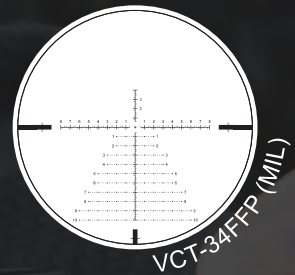

RETICLE PATTERN