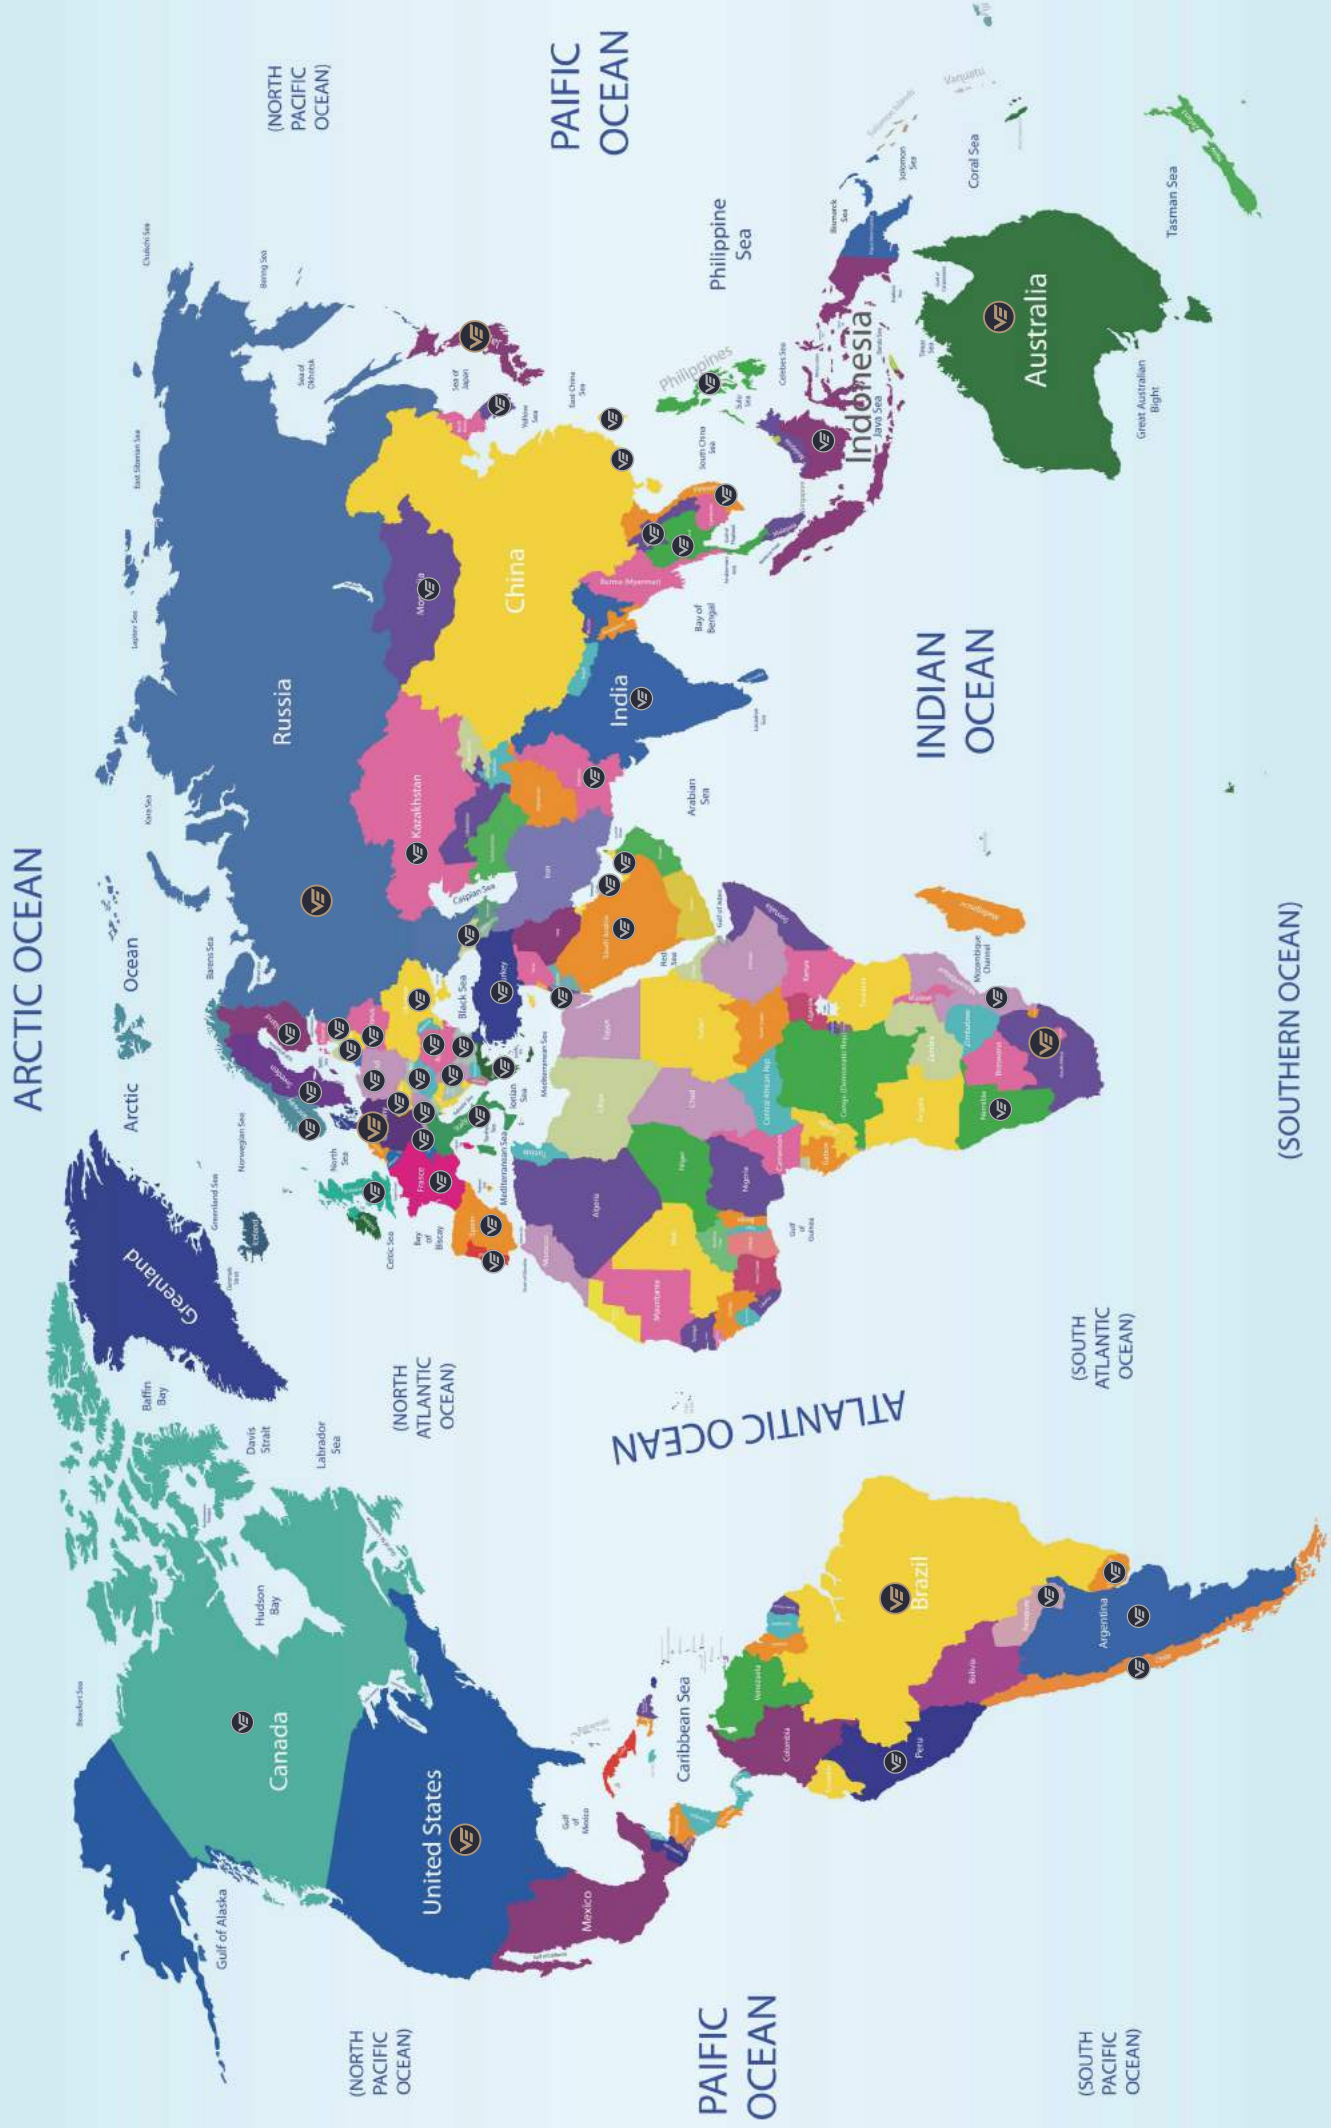

VECTOR OVERALL SALES MARKET SHARE