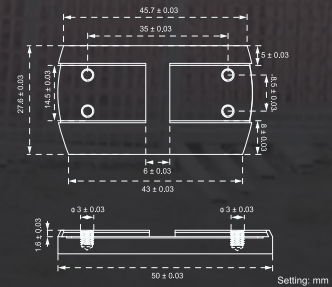

1x22 SCRD-45	1x25 SCRD-46	1x29 SCRD-47	1x22 SCRD-SM45	1x25 SCRD-SM46	
3MOA	3MOA	3MOA	Multi-Reticle	Multi-Reticle	Reticle
Black Matte	Black Matte	Black Matte	Black Matte	Black Matte	Finish
6061-T6	6061-T6	6061-T6	6061-T6	6061-T6	Housing Material
N/A	N/A	N/A	Yes	Yes	Solar Power
Yes	Yes	Yes	Yes	Yes	Motion Sensor
64 / 2.5	70 / 2.7	80 / 3.1	65 / 2.52	60 / 2.52	Length (mm / inch)
140 / 4.9	190 / 6.7	200 / 7.1	143 / 5.0	143 / 5.0	Weight (net) (g / oz)
>45MOA	>45MOA	>45MOA	>45MOA	>45MOA	Elevation Range
>45MOA	>45MOA	>45MOA	>45MOA	>45MOA	Windage Range
Picatinny Mount					Mount Type
8 levels R & 2NV	8 levels R & 2NV	8 levels R & 2NV	8 levels R & 2NV	8 levels R & 2NV	Dot Intensity
CR2032	CR2032	CR2032	CR2032	CR2032	Battery Type
40.4 / 1.59	36 / 1.42	27.5 / 1.0	40.4 / 1.59	36 / 1.42	Center Hight (mm / in)
Maverick 3x26 & 4x26 & 5x26 & 3x22 | Paragon 5x30 SCMF-10 SCMF-11 SCMF-14 SCMF-15 SCMF-31 SCMF-32 SCMF-34					Compatible Magnifier