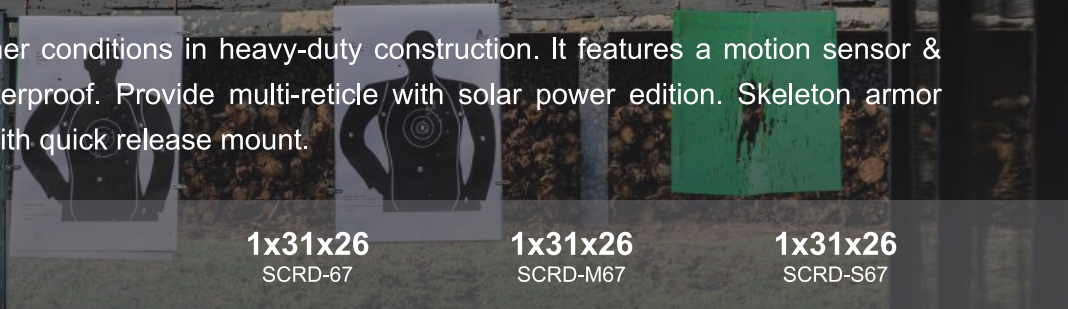

New FRENZY-PLUS

All weather conditions in heavy-duty construction. It features a motion sensor & IP67 waterproof. Provide multi-reticle with solar power edition. Skeleton armor shroud with quick release mount.