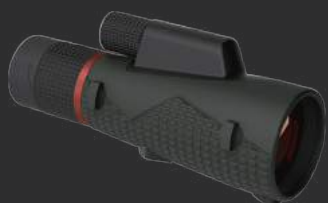

Forester 8-16x56 SCMO-04

Length (mm / in) : 193 / 7.6
Weight (net) (g / oz) : 491 / 1.08

Prism Type	Focus Type	Objective Lens Dia (mm /in)	Field of View (ft @100yds)	Field of View (m @100m)	Resolution
BAK4 Roof Prism	Manual	56 / 2.2	22.5-15.6	7.9-5.5	5"