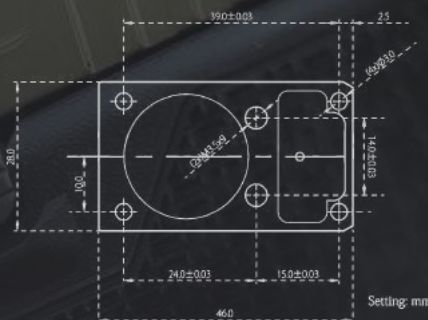

60 / FRENZY-X

FRENZY-X

High-end sight built with parallax-free and premium coating. Up to 50k or more-hour battery runtime. Extreme large 20x28mm window size features 6MOA or 3MOA clear red dot with IPX7 waterproof.

TEK™

1x20x28
SCRD-35

1x20x28
SCRD-40

3MOA

6MOA

Dot Size

Black Matte

Black Matte

Finish

6061

6061

Housing
Material

N/A

N/A

Auto Light
Sensor

N/A

N/A

Motion
Sensor

46 / 1.8

46 / 1.8

Length
(mm / in)

26 / 1.0

26 / 1.0

Weight (net)
(g / oz)

>45MOA

>45MOA

Elevation
Range

>45MOA

>45MOA

Windage
Range

TEK™

TEK™

Footprint

8 levels R
&
2NV

8 levels R
&
2NV

Dot Intensity

CR2032

CR2032

Battery Type

Bottom

Bottom

Battery
Placement

50000

50000

Runtime
(Hrs)