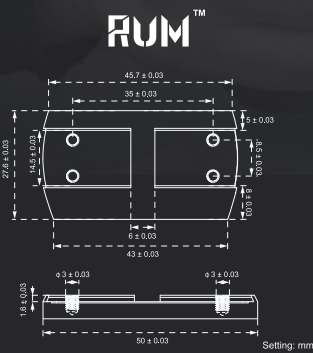

SCRAPPER MICRO

	1x20 SCRD-69 ○	1x25 SCRD-74 ○
Reticle	3MOA	3MOA
Finish	Black Matte	Black Matte
Housing Material	7075 T6	7075 T6
Solar Power	N/A	N/A
Motion Sensor	Yes	Yes
Length (mm / inch)	47 / 1.85	60 / 2.36
Weight (net) (g / oz)	123 / 4.33	287 / 10.12
Elevation Range	>45MOA	>45MOA
Windage Range	>45MOA	>45MOA
Mount Type	Picatinny Mount	
Dot Intensity	8 levels R & 2NV	8 levels R & 2NV
Battery Type	CR2032	CR2032
Center Hight (mm / in)	40.4 / 1.57	40.4 / 1.57
Compatible Magnifier	Maverick 3x26 & 4x26 & 5x26 & 3x22 | Paragon 5x30 SCMF-10 SCMF-11 SCMF-14 SCMF-15 SCMF-31 SCMF-32 SCMF-34