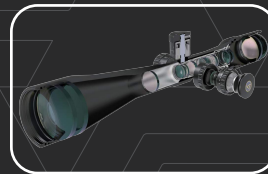

SCOPE OPTICS FEATURES

N2

Nitrogen Purged

Nitrogen is used to fill the optics, preventing internal fogging, moisture, and mildew formation. This ensures that the optical lenses are fog-proof and water-proof.

IP67 Water Proof

Dustproof and water-resistant, can be submerged in water up to 1 meter deep for 30 minutes.

IPX4 Water Resistance

IPX4 can withstand water splashing from any direction, providing protection against light rain or water splashes.

**30
MM**

Tube Size

The diameter of the scope tube.

Extra Short Size

The compact size of riflescopes that are typically used for small gears or gears with limited installation space.

Shockproof - Built to Endure

Shock tested to 1000g and constructed with durable materials & resistant coatings to ensure internal components are not damaged by recoil.