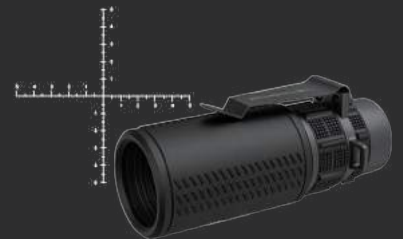

MONOCULAR

Paragon 8x42 SCMO-01

Length (mm / in) : 141 / 5.55
Weight (net) (g / oz) : 388 / 13.69

Prism Type	Focus Type	Objective Lens Dia (mm /in)	Field of View (ft @100yds)	Field of View (m @100m)	Resolution
BAK4 Roof Prism	Manual	42 / 1.65	37.8	12.6	5.6"

Forester 10x50 ED SCMO-02

Length (mm / inch) : 163 / 6.42
Weight (net) (g / oz) : 470 / 46.58

Prism Type	Focus Type	Objective Lens Dia (mm /in)	Field of View (ft @100yds)	Field of View (m @100m)	Resolution
BAK4 Roof Prism	Manual	50 / 1.97	31.5	10.5	4.5"

New Forester 8x32 SCMO-03

Length (mm / in) : 130 / 5.11
Weight (net) (g / oz) : 190 / 0.67

Prism Type	Focus Type	Objective Lens Dia (mm /in)	Field of View (ft @100yds)	Field of View (m @100m)	Resolution
BAK4 Roof Prism	Manual	32 / 1.25	41.7	13.9	7.32"