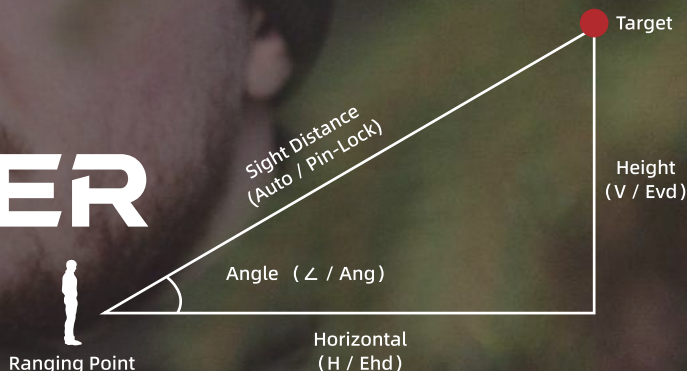

RANGE FINDER

Forester 6x21 | SCRF-16 (3 modes)

Ranging Distance (m/ yds)	Ranging Response Time (s)	Exit Pupil (mm)	Field of View	Display	Size (mm / inch)	Weight (net) (g / oz)	Battery Type
5-1500 / 5-1600	0.25	15	6°	OLED	98.5x77x37 / 3.8x3x1.4	130 / 4.6	CR2-3V