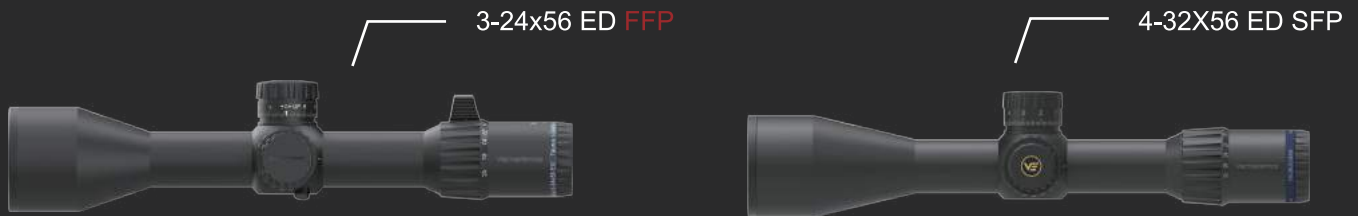

TAURUS 34MM HD & ED

LPVO, medium & high power optics integrate renowned HD & ED optics system w/ wide angle and long eye relief provides sharp images at any magnification.

Crystal, Classic, Competitive.