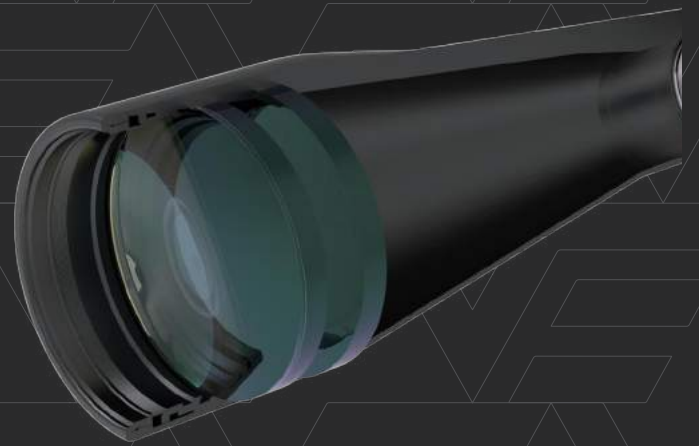

Light Transmission

The amount of light that can pass through the lens. It is important for the brightness of the image through a riflescope.

VePRO™ FMC

Vector Optics Premium Reliable Optoelectronic FMC, all VePRO™ lenses are state-of-the-art coatings crafted in-house, providing excellent anti-reflection broadband FMC.

Turret Lock

A feature that securely holds the adjustment turrets in place to prevent unintentional changes.

Reset to Zero

Quickly Reset, Aim True with Reset to Zero.

Zero Stop

A feature in riflescopes that ensures quick and accurate return to their initial zero position without having to count clicks or make manual adjustments.