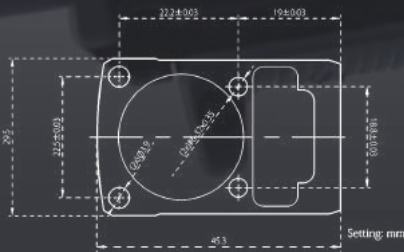

FRENZY-X / 61

FRENZY-X

High-end sight built with parallax free and premium coating. Up to 50,000 or more-hour battery runtime. Provides versatile options for multi-reticle, motion sensor.

	1x22x26 SCRD-36	1x22x26 SCRD-M36	1x22x26 SCRD-37
Reticle	3MOA	Multi-Reticle	3MOA
Finish	Black Matte	Black Matte	Black Matte
Housing Material	6061	6061	6061
Auto Light Sense	N/A	N/A	Yes
Motion Sensor	Yes	Yes	N/A
Length (mm / in)	50 / 2.0	50 / 2.0	50 / 2.0
Weight (net) (g / oz)	30 / 1.1	30 / 1.1	30 / 1.1
Elevation Range	> 45MOA	> 45MOA	> 45MOA
Windage Range	> 45MOA	> 45MOA	> 45MOA
Footprint	MOJ™	MOJ™	MOJ™
Dot Intensity	8 levels R & 2NV	8 levels R & 2NV	8 levels R & 2NV
Battery Type	CR2032	CR2032	CR2032
Battery Placement	Bottom	Bottom	Bottom
Runtime (Hrs)	50000	50000	50000