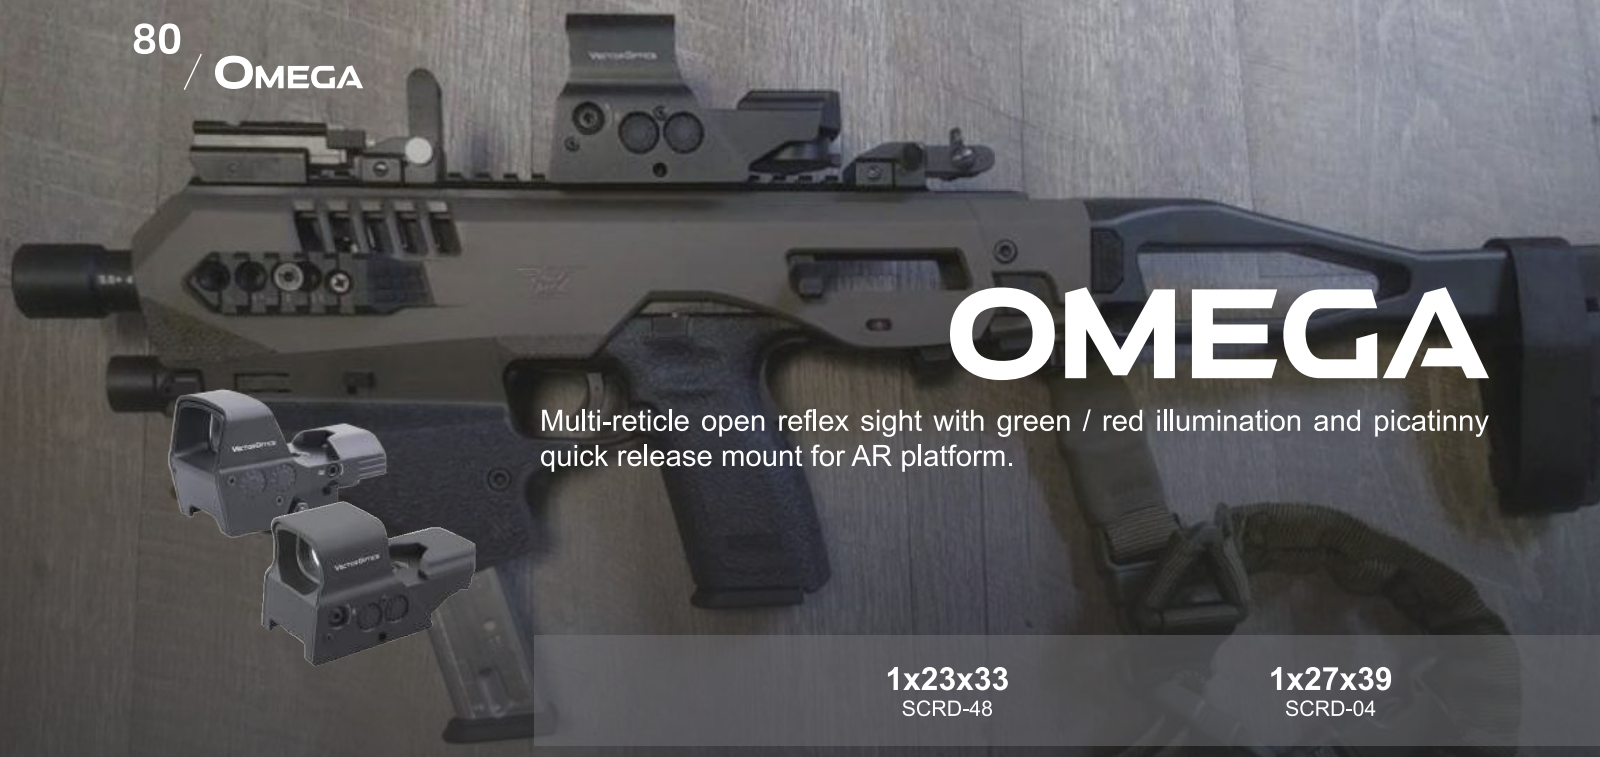

80 / OMEGA

OMEGA

Multi-reticle open reflex sight with green / red illumination and picatinny quick release mount for AR platform.

1x23x33
SCRD-48

1x27x39
SCRD-04