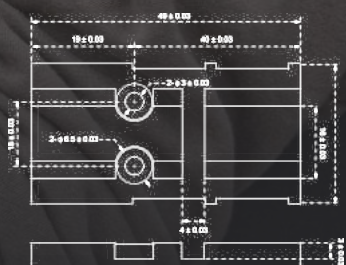

FRENZY-PLUS

Full support for all conditions, whether in sand, rain, or snow. It features a motion sensor & provides multi-reticle & solar power edition — versatile accessories for different pistol platforms and picatinny rail.

1x18x20
SCRD-63

1x18x20
SCRD-F63

1x18x20
SCRD-SM63

3MOA	3MOA	Multi-Reticle	Reticle
Black Matte	FDE	Black Matte	Finish
6061	6061	6061	Housing Material
N/A	N/A	N/A	Auto Light Sensor
Yes	Yes	Yes	Motion Sensor
46 / 1.8	46 / 1.8	46 / 1.8	Length (mm / in)
81 / 2.9	81 / 2.9	81 / 2.9	Weight (net) (g / oz)
>45MOA	>45MOA	>45MOA	Elevation Range
>45MOA	>45MOA	>45MOA	Windage Range
			Footprint
8 levels R & 2NV	8 levels R & 2NV	8 levels R & 2NV	Dot Intensity
CR2032	CR2032	CR2032	Battery Type
Side Door	Side Door	Side Door	Battery Placement
50000	50000	50000	Runtime (Hrs)