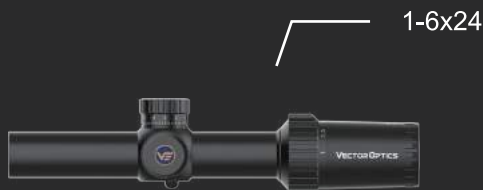

TAURUS 30MM

LPVO, medium & high power scope are engineered to deliver your CQB and long-range shooting with confidence at any magnification and distance.

Outstanding Clarity, Superior Quality.

SKU	NAME	RETICLE	ILLUMINATION	EYE RELIEF (mm / in)	F.O.V (m @100 Meters) (ft @100 Yds)	ADJUSTMENT RANGE	TUBE SIZE	LENGTH (mm / in)	WEIGHT (net)(g / oz)	CLICK VALUE	PARALLAX ADJUSTMENT
SCFF-27	1-6x24 FFP	VTC-CMIL			33.5-5.5 110.0-18.0	60MIL		275 / 10.8	545 / 19.2	1/5MIL	100yds
SCFF-11	3-18x50 FFP				11.0-1.9 32.9-5.8	17.5MIL		335 / 13.2	750 / 26.5		
SCFF-17	4-24x50 FFP	MPX1			9.1-1.5 25.4-4.2	15MIL		380 / 15.0	770 / 27.2		20yds to ∞
SCFF-14	5-30x56 FFP				6.8-1.2 20.4-3.5	14MIL		400 / 15.7	815 / 28.7		
SCOC-42	1-6x24 SFP	VTC-CMIL	6 levels R	100 / 4.0	37.1-6.1 111.2-18.3	40MIL	30mm	270 / 10.6	548 / 19.3	1/10MIL	100yds
SCOM-43	2-16x50 HD SFP	VTA-6 MIL			20.8-2.7 61.7-7.7	30MIL(E) 18MIL(W)		337 / 13.3	766 / 27.0		10yds to ∞
SCOL-45	4-16x44 HD SFP	MPX1			8.7-2.2 26.2-6.6	24MIL		355 / 14.0	730 / 25.7		20yds to ∞
SCOL-46	6-24x50 HD SFP				6.0-1.5 17.9-4.5	19.5MIL		360 / 14.2	763 / 26.9		10yds to ∞

PREMIUM