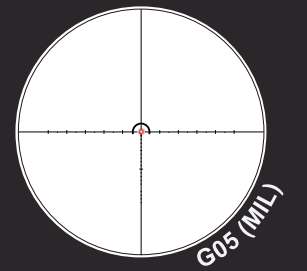

SFP

1-6x24i Fiber OP SL33

Low Power Variable Optic
6 Levels R Illumination
Fiber Center Dot Reticle
1/5MIL Adjustment with Turret Lock Feature

PRODUCT SPECS

SKU	Magnification	Objective Lens Dia	Exit Pupil (mm)	F.O.V (ft @100yds)	Eye Relief (mm / in)	Length (mm / in)	Weight (net)(g / oz)	Tube	Elevation Range	Windage Range	Click Value	Parallax Adjustment	Reticle	Illumination
OPSL22													VI-CTSIX	5 levels R & G
OPSL23	1-6x	24mm	16.0 / 4.0	109.2 / 18.2	101 / 4.0	249 / 9.8	425 / 15.0	30mm	> 50MIL	> 50MIL	1/5MIL	100yds		
OPSL33													G05 MIL	6 levels R