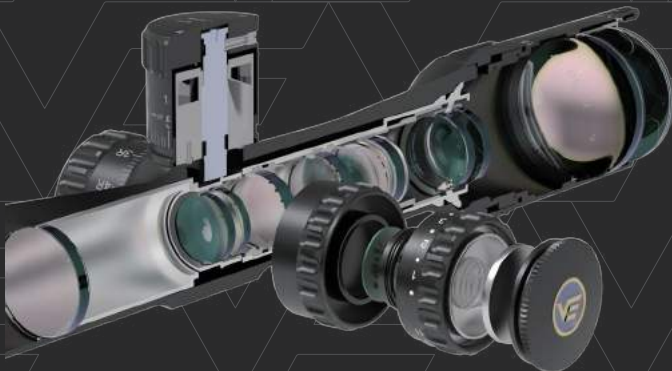

Turret Lock

A feature that securely holds the adjustment turrets in place to prevent unintentional changes.

Reset to Zero

Quickly Reset, Aim True with Reset to Zero.

Zero Stop

A feature in riflescopes that ensures quick and accurate return to their initial zero position without having to count clicks or make manual adjustments.

ADJUSTMENT

High Precision Adjustment

Making precise and accurate adjustments to the aim point ensures low tolerance of $\leq 2\%$. This allows for precise targeting and shot placement.

Audible Mechanical Clicks

The audible clicks produced when adjusting the scope's settings, allowing for precise and accurate adjustments during shooting.

Scope Revolution Indicator

A feature that indicates in which revolution the turret is in, mostly used for Zero Stop function.

7075-T6 Aluminum

The strongest aluminum alloy, increasing the strength and durability of the product itself without adding weight.

OCULAR LENS

Zoom Factor

Zoom into your target - Precision Guaranteed.

Target Long Range

More stable image when aiming; reducing visual fatigue and improving aiming comfort.

Edge-To-Edge Clarity

Equal (HD/ED) clarity and sharpness throughout the image from the center to the outer edges, without distortion.

Hunting Style & Tactical Style

Different design and functionality options for specific shooting purposes.

Large Eye-Box

More flexible head moving.

FFP & SFP

FFP means reticle in front of scope's erector system. SFP means reticle behind scope's erector system.

Long Eye Relief

Allow users to maintain a comfortable distance from the ocular while still being able to see the entire field of view.

SIDE FOCUS & ILLUMINATION

Parallax Correction

Parallax correction means that the adjustment made to align the reticle with the target, eliminating any apparent movement caused by the viewer's eye position.

Side Parallax Correction

Adjusts the parallax of the scope to provide a clear view of the target when shooting at different distances. It can help improve accuracy and precision when shooting.

Illumination

Illumination improves reticle visibility in different light conditions, especially when light is limited.

Fiber Optic Illumination

Advanced visibility even in bright light conditions.