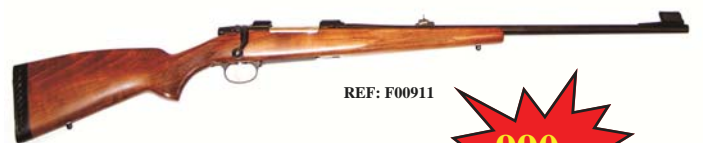

**ACTION ! CARABINE CZ 550 MED. LUXE
CAL. 7 MM REMINGTON MAG. NEUVE !**

REF: F00911

990.-