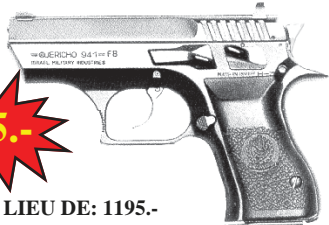

**IWI JERICHO J941PL9-II
CAL. 9 PARA., NEUF !**

995.-

REF: P03063

**PISTOLET IMI UZI,
CAL. 9 MM PARA, NEUF !**

1295.-

REF: P00178

**JERICHO 941 FB CAL. 9 PARA,
BICOLORE**

REF: P00336