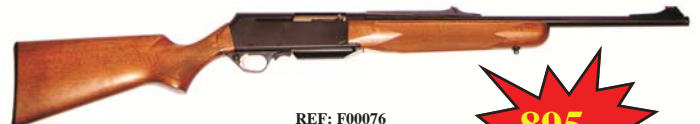

**PROMOTION ! FN BAR II LIGHT BATTUE ,
CAL. 300 WINCHESTER. MAG. , NEUVE !**