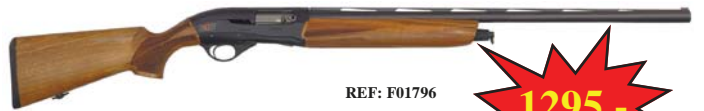

REF: F01796

1295.-

**PROMOTION ! FUSIL A POMPE FABARM SDASS 2
CHASSE COMBO CAL. 12-76, NEUF !**